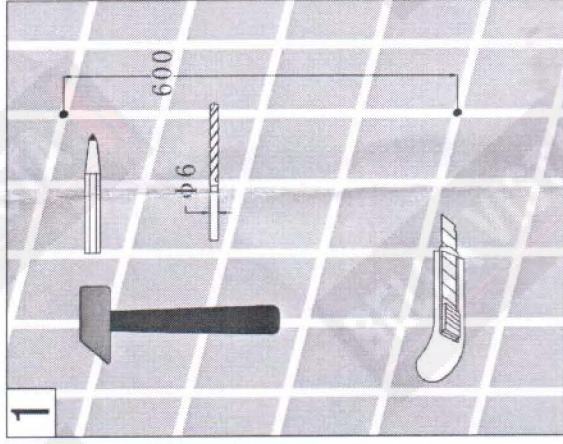

# INSTRUCTION

this head has a stopper at 65 degrees, do not pull down past the stopper otherwise it will break and warranty is void.