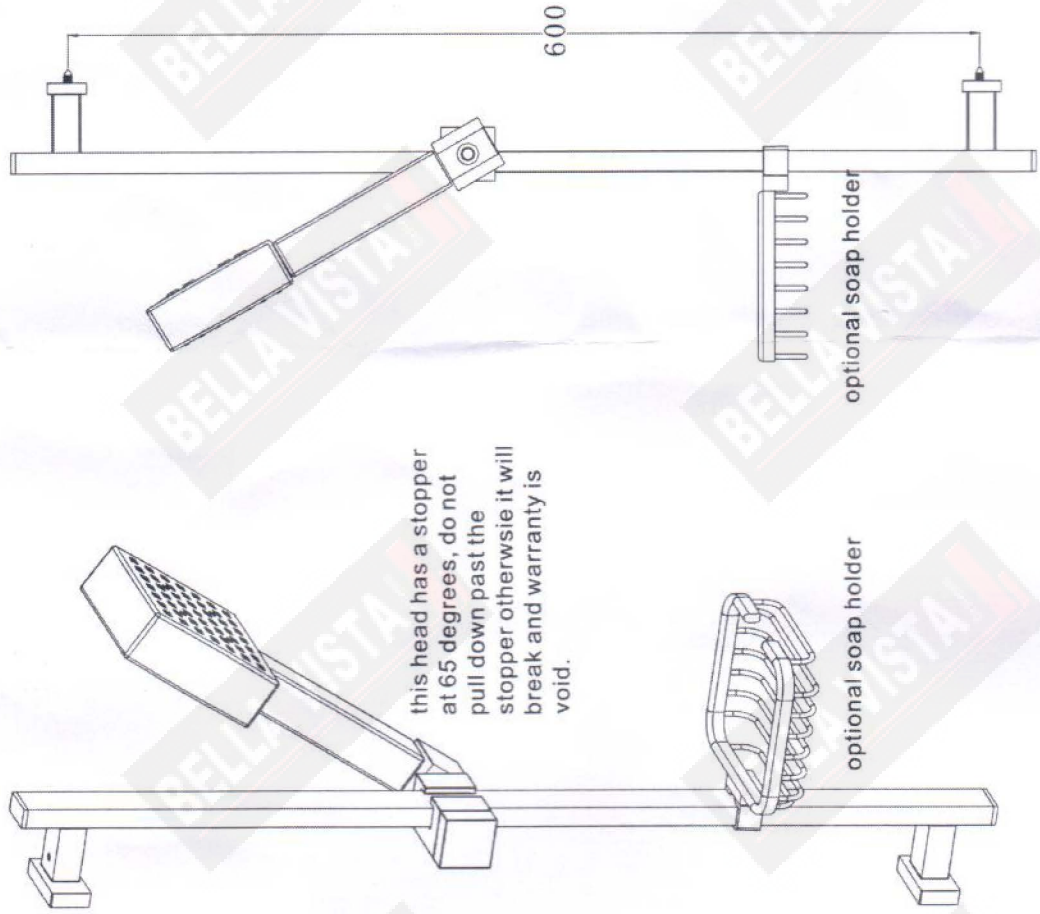

# INSTRUCTION

this head has a stopper at 65 degrees, do not pull down past the stopper otherwise it will break and warranty is void.