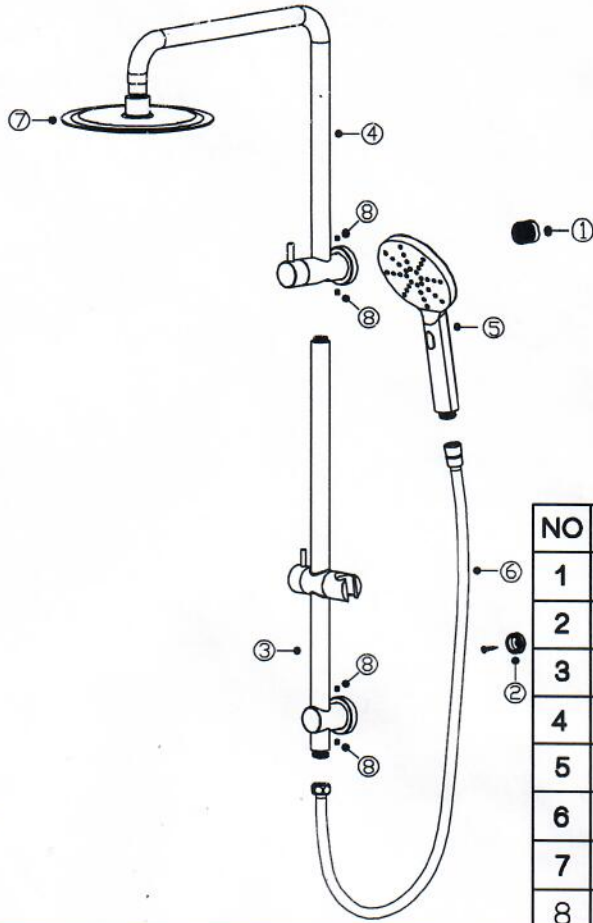

INSTALLATION MANUAL

NO	Name	QTY
1	Water Inlet connector	1
2	Plate Fixed	1
3	Body	1
4	Top Tube	1
5	Hand Shower	1
6	Hand Shower Hose	1
7	Shower Head	1
8	M5 Screw	4

1

1. Fix ① and ② on the wall

2

2. Put ④ into ③, use screws tighten it.

3

3. Connect onto ① and ② use screws ⑧ tighten it.

4

4. Connect ⑤ ⑥ to the body Install ⑦ on the top.