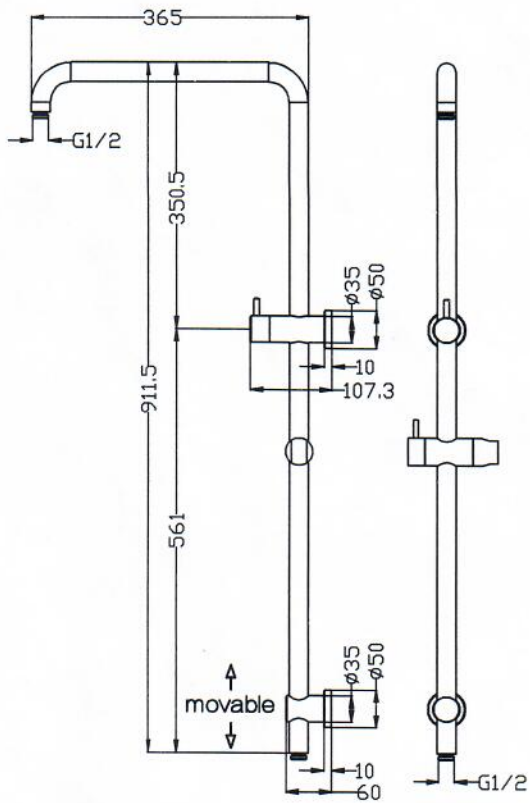

INSTALLATION MANUAL

NO	Name	QTY
1	Water Inlet connector	1
2	Plate Fixed	1
3	Body	1
4	Top Tube	1
5	Hand Shower	1
6	Hand Shower Hose	1
7	Shower Head	1
8	M5 Screw	4

1

1. Fix ① and ② on the wall

2

2. Put ④ into ③, use screws tighten it.

3

3. Connect onto ① and ② use screws ⑧ tighten it.

4

4. Connect ⑤ ⑥ to the body Install ⑦ on the top.