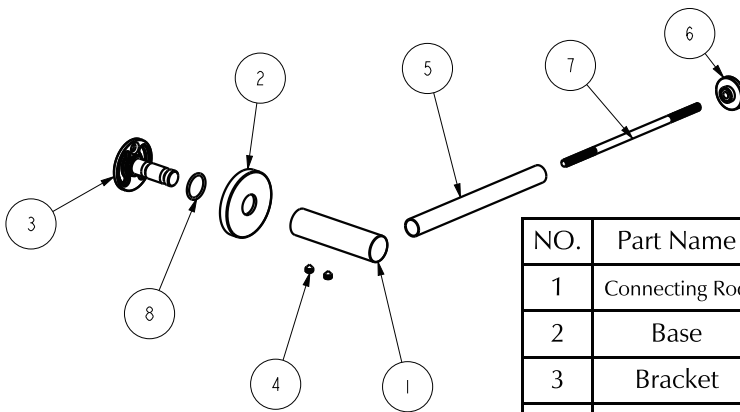

FEATURES

- Stainless Steel

FINISHES AVAILABLE

Chrome Matt Black Brushed Nickel French Gold Dusk Bronze Gun Metal

NO.	Part Name	Qty
1	Connecting Rod	1
2	Base	1
3	Bracket	1
4	Grub Screw	2
5	Roller Bar	1
6	End Cap	1
7	Stud	1
8	O-Ring	1