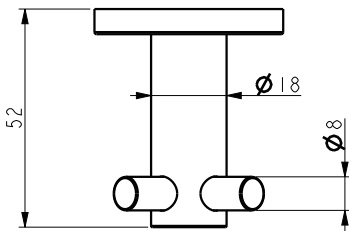

### FINISHES AVAILABLE

Chrome Matt Black Brushed Nickel French Gold Dusk Bronze Gun Metal

NO.	Part Name	Qty
1	Connecting Rod	1
2	Base	1
3	Bracket	1
4	Grub Screw	2
5	Hook Tip	2
6	Grub Screw	2
7	O-Ring	1