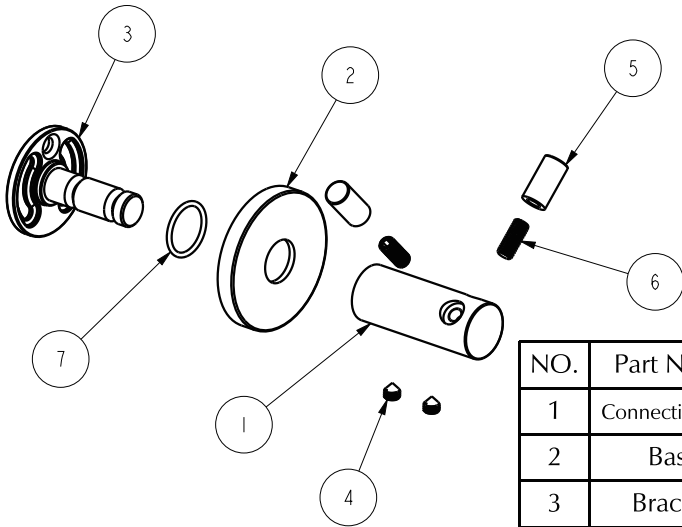

### FINISHES AVAILABLE

Chrome Matt Black Brushed Nickel French Gold Dusk Bronze Gun Metal

NO.	Part Name	Qty
1	Connecting Rod	1
2	Base	1
3	Bracket	1
4	Grub Screw	2
5	Hook Tip	2
6	Grub Screw	2
7	O-Ring	1