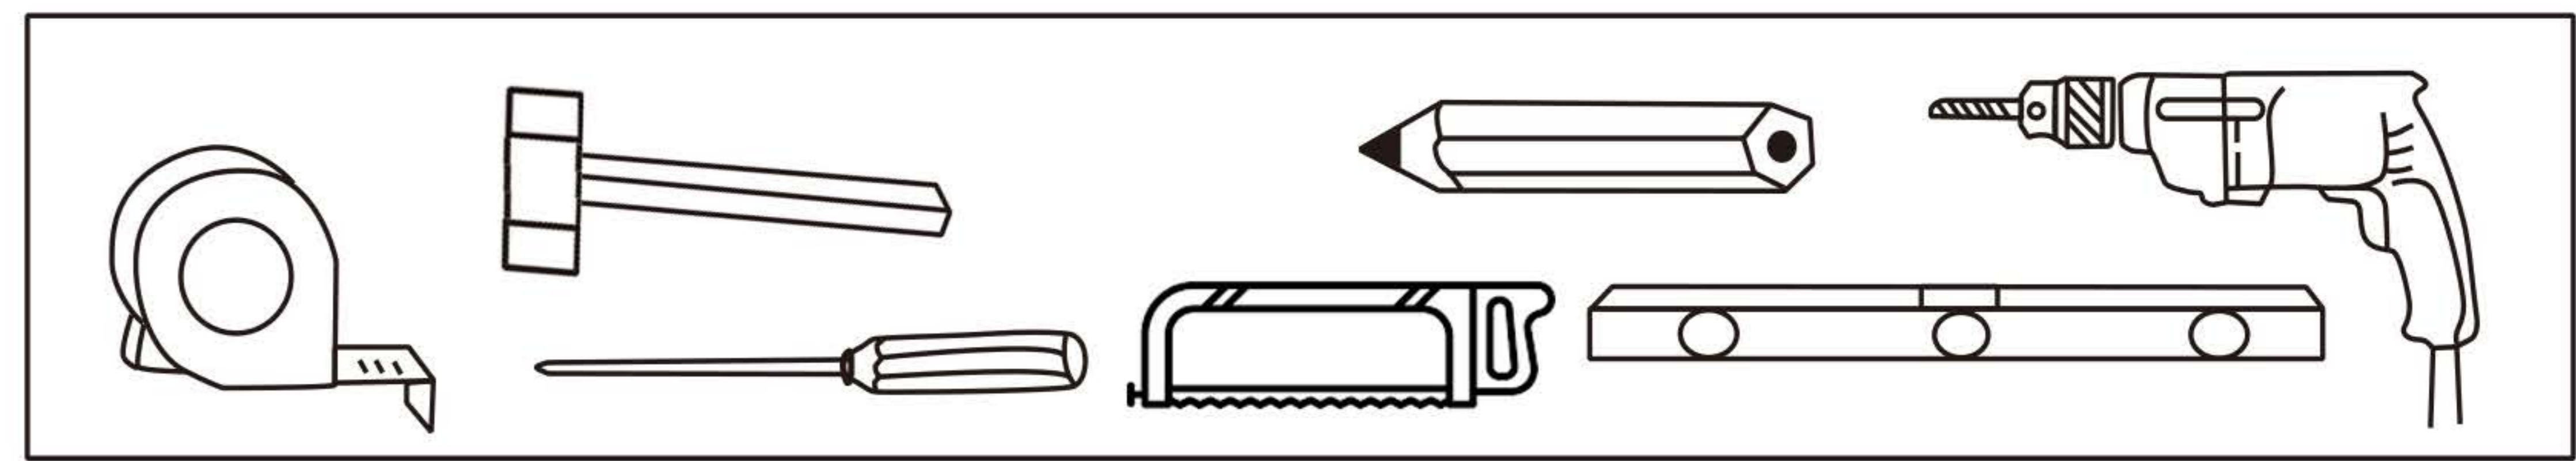

1220-1320X2000

1320-1420X2000

1420-1520X2000

1520-1620X2000

1620-1720X2000

1720-1820X2000

Insert 3mm packers between glass and floor
Packers Sold Separately
Product Code: DIY-KIT