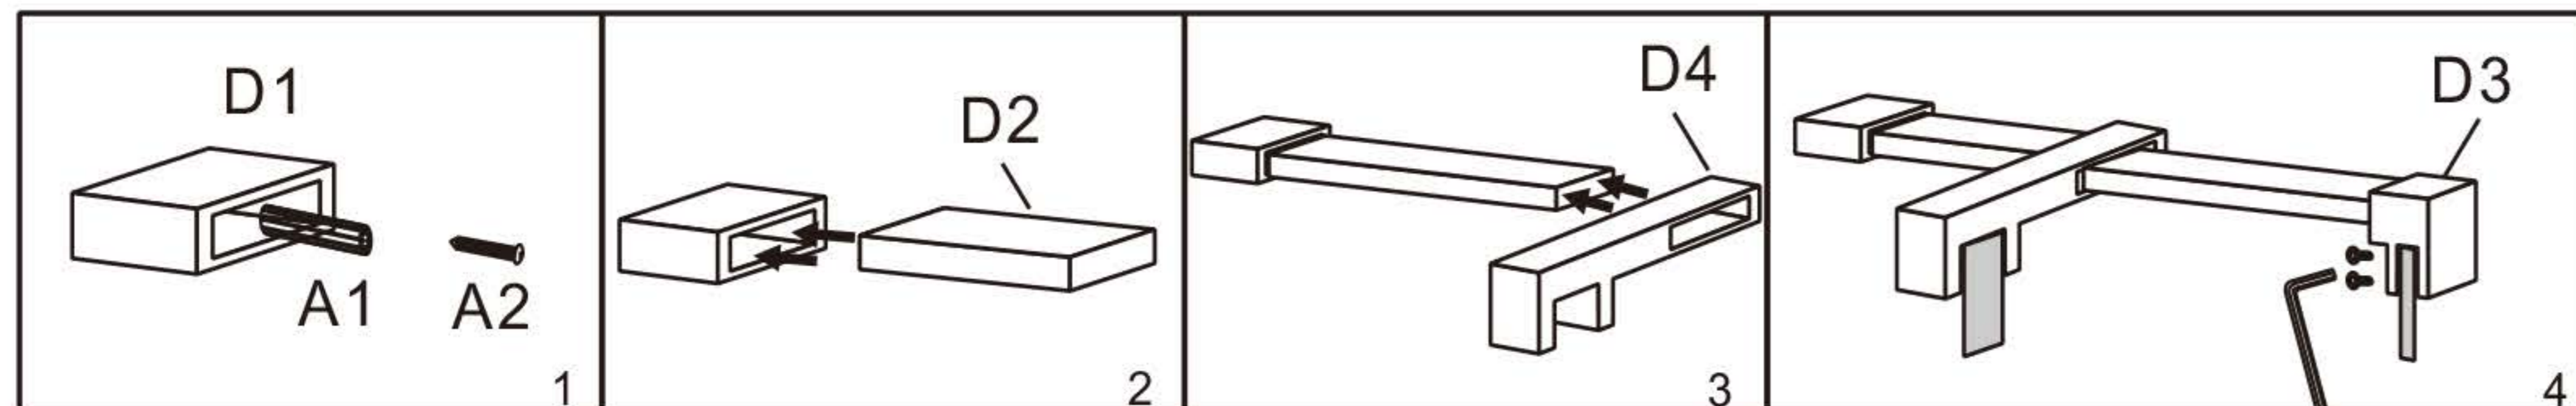

1220-1320X2000

1320-1420X2000

1420-1520X2000

1520-1620X2000

1620-1720X2000

1720-1820X2000

Insert 3mm packers between glass and floor
Packers Sold Separately
Product Code: DIY-KIT