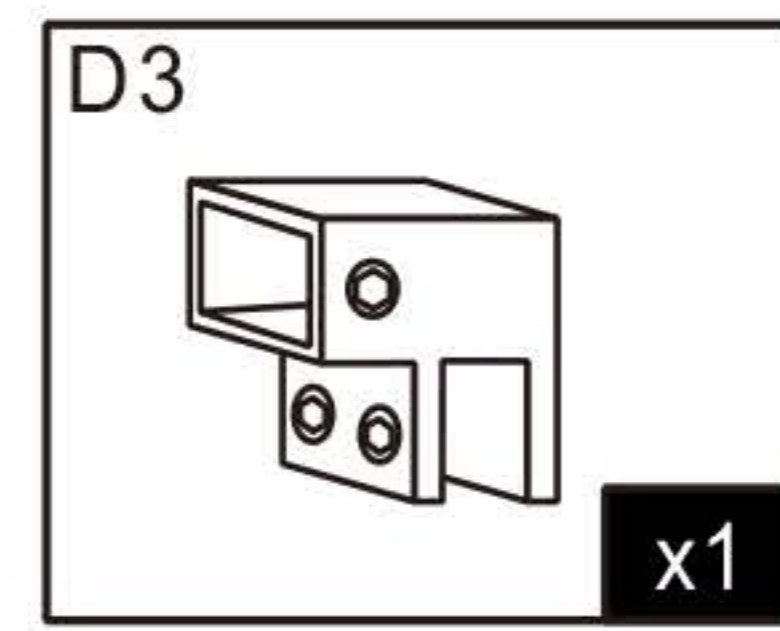

1220-1320X2000

1320-1420X2000

1420-1520X2000

1520-1620X2000

1620-1720X2000

1720-1820X2000

Insert 3mm packers between glass and floor
Packers Sold Separately
Product Code: DIY-KIT