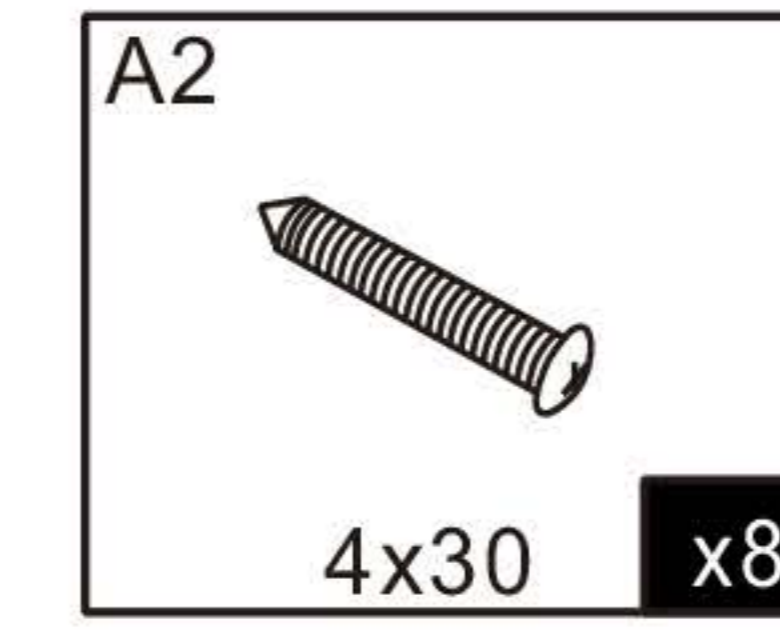

1220-1320X2000

1320-1420X2000

1420-1520X2000

1520-1620X2000

1620-1720X2000

1720-1820X2000

Insert 3mm packers between glass and floor
Packers Sold Separately
Product Code: DIY-KIT