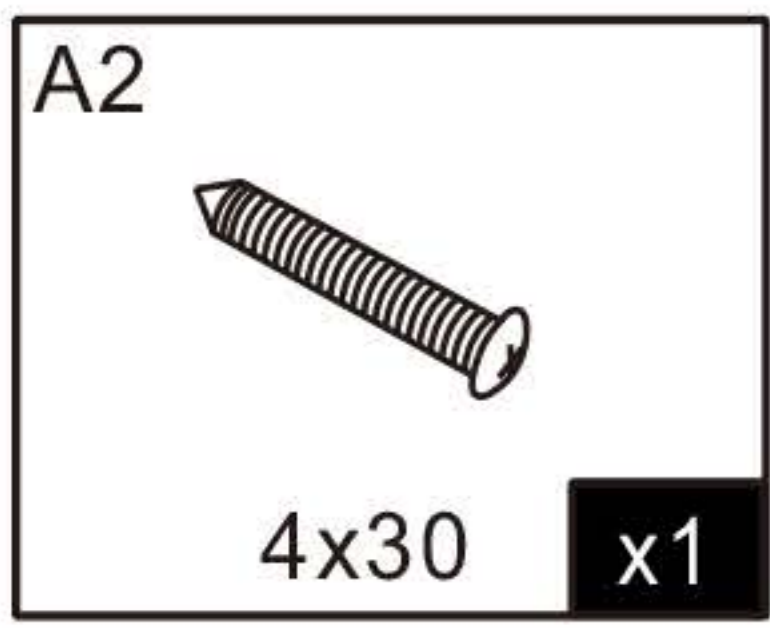

1220-1320X2000

1320-1420X2000

1420-1520X2000

1520-1620X2000

1620-1720X2000

1720-1820X2000

Insert 3mm packers between glass and floor
Packers Sold Separately
Product Code: DIY-KIT