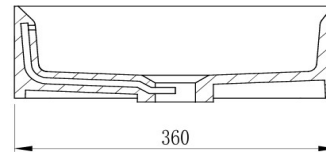

BELLAVISTA®

SPECIFICATIONS

Astera

Top Mount

500 x 360 x 120mm

Water Capacity 7.1 Litres

Solid Surface

Overflow suitable for
6 Star Rated tapware

WWW.BELLA-VISTA.AU

While we aim to provide correct specifications, Bella Vista reserves the right to make modifications without prior notice. Size and colour may vary from image shown. All measurements are shown in millimetres. Please allow for a +/- 10 mm tolerance for variances. Always use the physical product measurements for mark ups and roughing in. Technical drawings may differ from products received.