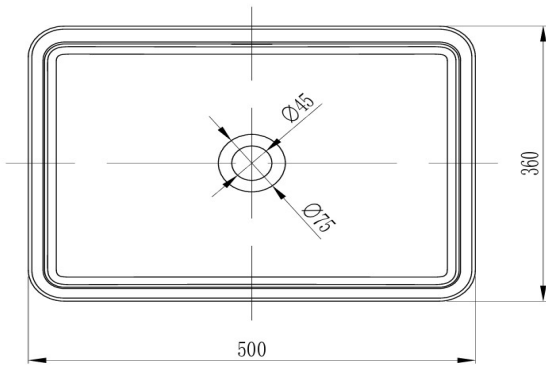

BELLAVISTA®

SPECIFICATIONS

Astera

Top Mount

500 x 360 x 120mm

Water Capacity 7.1 Litres

Solid Surface

Overflow suitable for
6 Star Rated tapware

WWW.BELLA-VISTA.AU

While we aim to provide correct specifications, Bella Vista reserves the right to make modifications without prior notice. Size and colour may vary from image shown. All measurements are shown in millimetres. Please allow for a +/- 10 mm tolerance for variances. Always use the physical product measurements for mark ups and roughing in. Technical drawings may differ from products received.