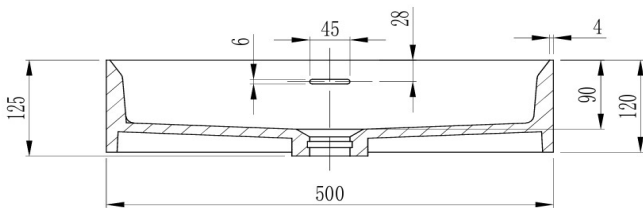

BELLAVISTA®

SPECIFICATIONS

Astera

Top Mount

500 x 360 x 120mm

Water Capacity 7.1 Litres

Solid Surface

Overflow suitable for
6 Star Rated tapware

WWW.BELLA-VISTA.AU

While we aim to provide correct specifications, Bella Vista reserves the right to make modifications without prior notice. Size and colour may vary from image shown. All measurements are shown in millimetres. Please allow for a +/- 10 mm tolerance for variances. Always use the physical product measurements for mark ups and roughing in. Technical drawings may differ from products received.