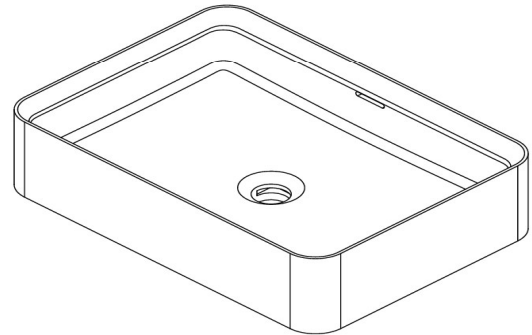

BELLAVISTA®

SPECIFICATIONS

Astera

Top Mount

500 x 360 x 120mm

Water Capacity 7.1 Litres

Solid Surface

Overflow suitable for
6 Star Rated tapware

WWW.BELLA-VISTA.AU

While we aim to provide correct specifications, Bella Vista reserves the right to make modifications without prior notice. Size and colour may vary from image shown. All measurements are shown in millimetres. Please allow for a +/- 10 mm tolerance for variances. Always use the physical product measurements for mark ups and roughing in. Technical drawings may differ from products received.