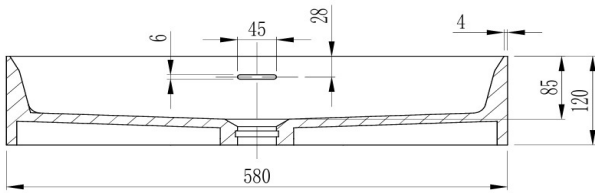

BELLAVISTA®

SPECIFICATIONS

Idra
Top Mount

580 x 380 x 120mm
Water Capacity 7.6 Litres

Solid Surface
Overflow suitable for
6 Star Rated tapware

WWW.BELLA-VISTA.AU

While we aim to provide correct specifications, Bella Vista reserves the right to make modifications without prior notice. Size and colour may vary from image shown. All measurements are shown in millimetres. Please allow for a +/- 10 mm tolerance for variances. Always use the physical product measurements for mark ups and roughing in. Technical drawings may differ from products received.