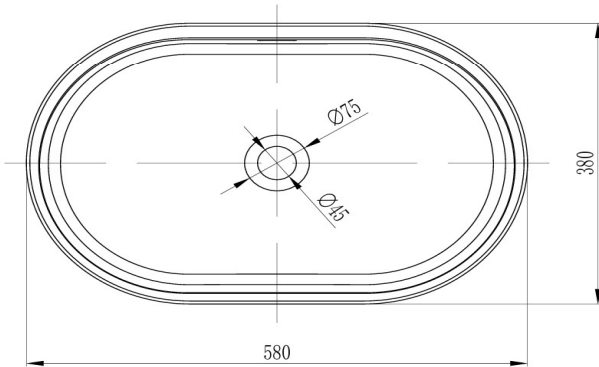

BELLAVISTA®

SPECIFICATIONS

Idra
Top Mount

580 x 380 x 120mm
Water Capacity 7.6 Litres

Solid Surface
Overflow suitable for
6 Star Rated tapware

WWW.BELLA-VISTA.AU

While we aim to provide correct specifications, Bella Vista reserves the right to make modifications without prior notice. Size and colour may vary from image shown. All measurements are shown in millimetres. Please allow for a +/- 10 mm tolerance for variances. Always use the physical product measurements for mark ups and roughing in. Technical drawings may differ from products received.