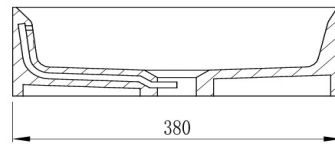

BELLAVISTA®

SPECIFICATIONS

Idra
Top Mount

580 x 380 x 120mm
Water Capacity 7.6 Litres

Solid Surface
Overflow suitable for
6 Star Rated tapware

WWW.BELLA-VISTA.AU

While we aim to provide correct specifications, Bella Vista reserves the right to make modifications without prior notice. Size and colour may vary from image shown. All measurements are shown in millimetres. Please allow for a +/- 10 mm tolerance for variances. Always use the physical product measurements for mark ups and roughing in. Technical drawings may differ from products received.