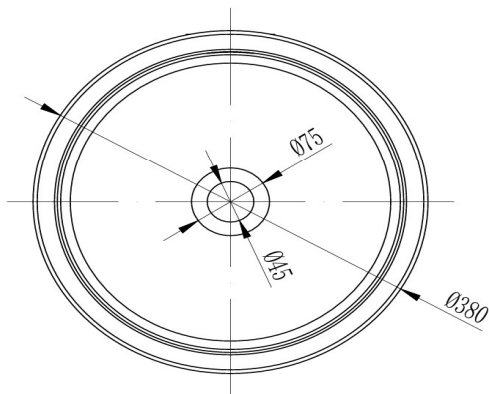

SPECIFICATIONS

Thyra
Top Mount

380 x 380 x 125mm
Water Capacity 4.3 Litres

Overflow suitable for
6 Star Rated tapware

WWW.BELLA-VISTA.AU