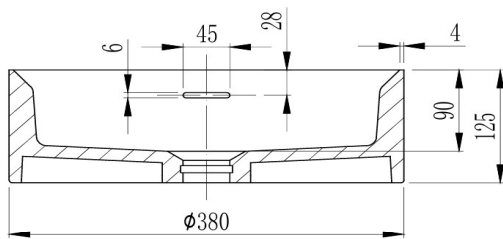

SPECIFICATIONS

Thyra
Top Mount

380 x 380 x 125mm
Water Capacity 4.3 Litres

Overflow suitable for
6 Star Rated tapware

WWW.BELLA-VISTA.AU