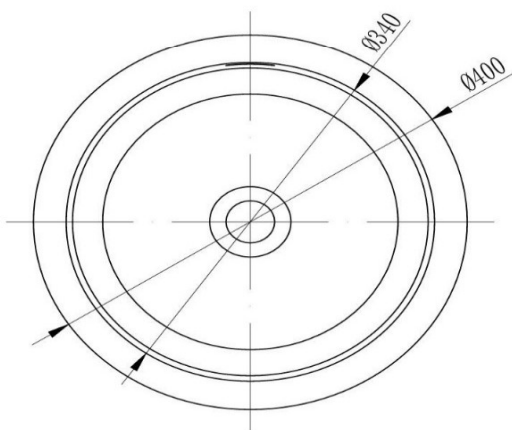

SPECIFICATIONS

Kalos

Undermount

400 x 400 x 155mm

Water Capacity 6.1 Litres

Solid Surface

Overflow suitable for
6 Star Rated tapware

Cutting Size
(Undermounted Installation)