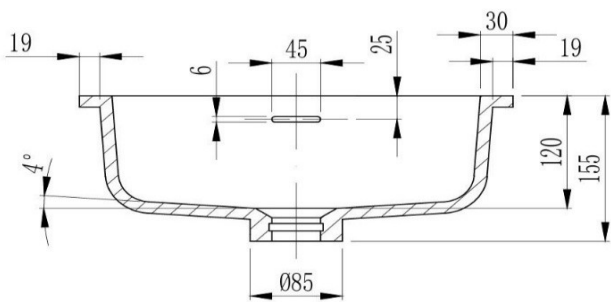

SPECIFICATIONS

Kalos

Undermount

400 x 400 x 155mm

Water Capacity 6.1 Litres

Solid Surface

Overflow suitable for
6 Star Rated tapware

Cutting Size
(Undermounted Installation)