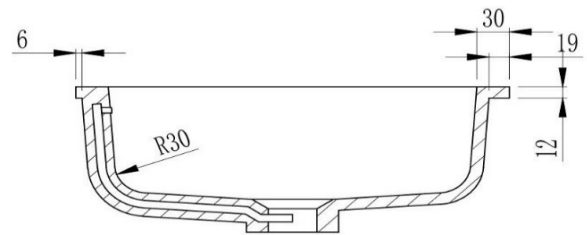

SPECIFICATIONS

Kalos

Undermount

400 x 400 x 155mm

Water Capacity 6.1 Litres

Solid Surface

Overflow suitable for
6 Star Rated tapware

Cutting Size
(Undermounted Installation)